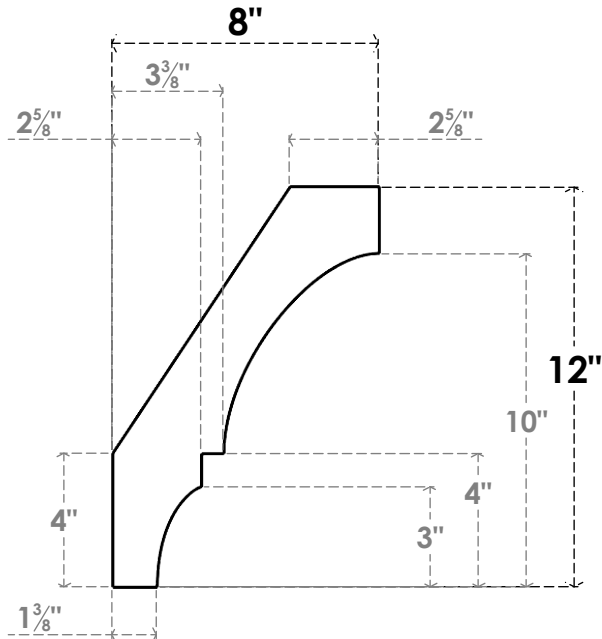

ITEM NUMBER: BRCPO050X08000X12000BOA

5"W X 8"D X 12"H BALBOA ARCHITECTURAL GRADE PVC OPEN BRACE

SIDE PROFILE

FRONT PROFILE

ISOMETRIC

EKENA MILLWORK
2300 WEST MAIN ST.
CLARKSVILLE, TX 75426
TOLL FREE: 866-607-0453
WWW.EKENAMILLWORK.COM