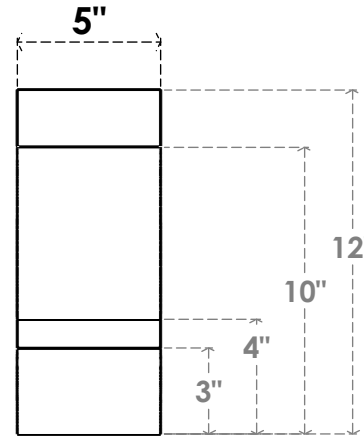

ITEM NUMBER: BRCPO050X08000X12000BOA

5"W X 8"D X 12"H BALBOA ARCHITECTURAL GRADE PVC OPEN BRACE

SIDE PROFILE

FRONT PROFILE

ISOMETRIC

EKENA MILLWORK
2300 WEST MAIN ST.
CLARKSVILLE, TX 75426
TOLL FREE: 866-607-0453
WWW.EKENAMILLWORK.COM