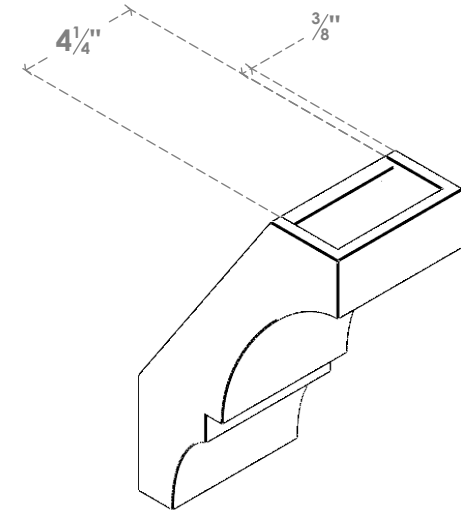

ITEM NUMBER: BRCPO050X08000X12000BOA

5"W X 8"D X 12"H BALBOA ARCHITECTURAL GRADE PVC OPEN BRACE

SIDE PROFILE

FRONT PROFILE

ISOMETRIC

EKENA MILLWORK
2300 WEST MAIN ST.
CLARKSVILLE, TX 75426
TOLL FREE: 866-607-0453
WWW.EKENAMILLWORK.COM